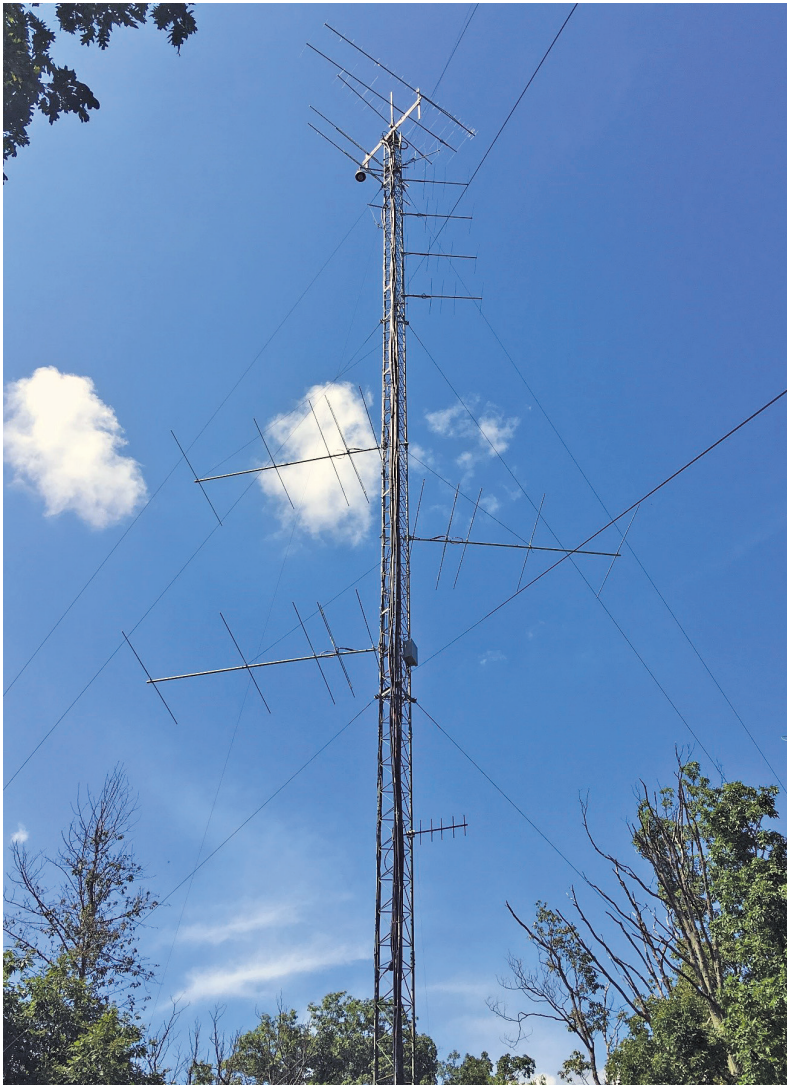

The 2018 September VHF Contest will be held the second full weekend of September, from September 8 – 10.

Mike Cresap's, W3IP, remote setup, featuring a rotatable array on top and fixed 6- and 2-meter arrays. The equipment is in a small enclosure at the base of the tower. [Mike Cresap, W3IP, photo]